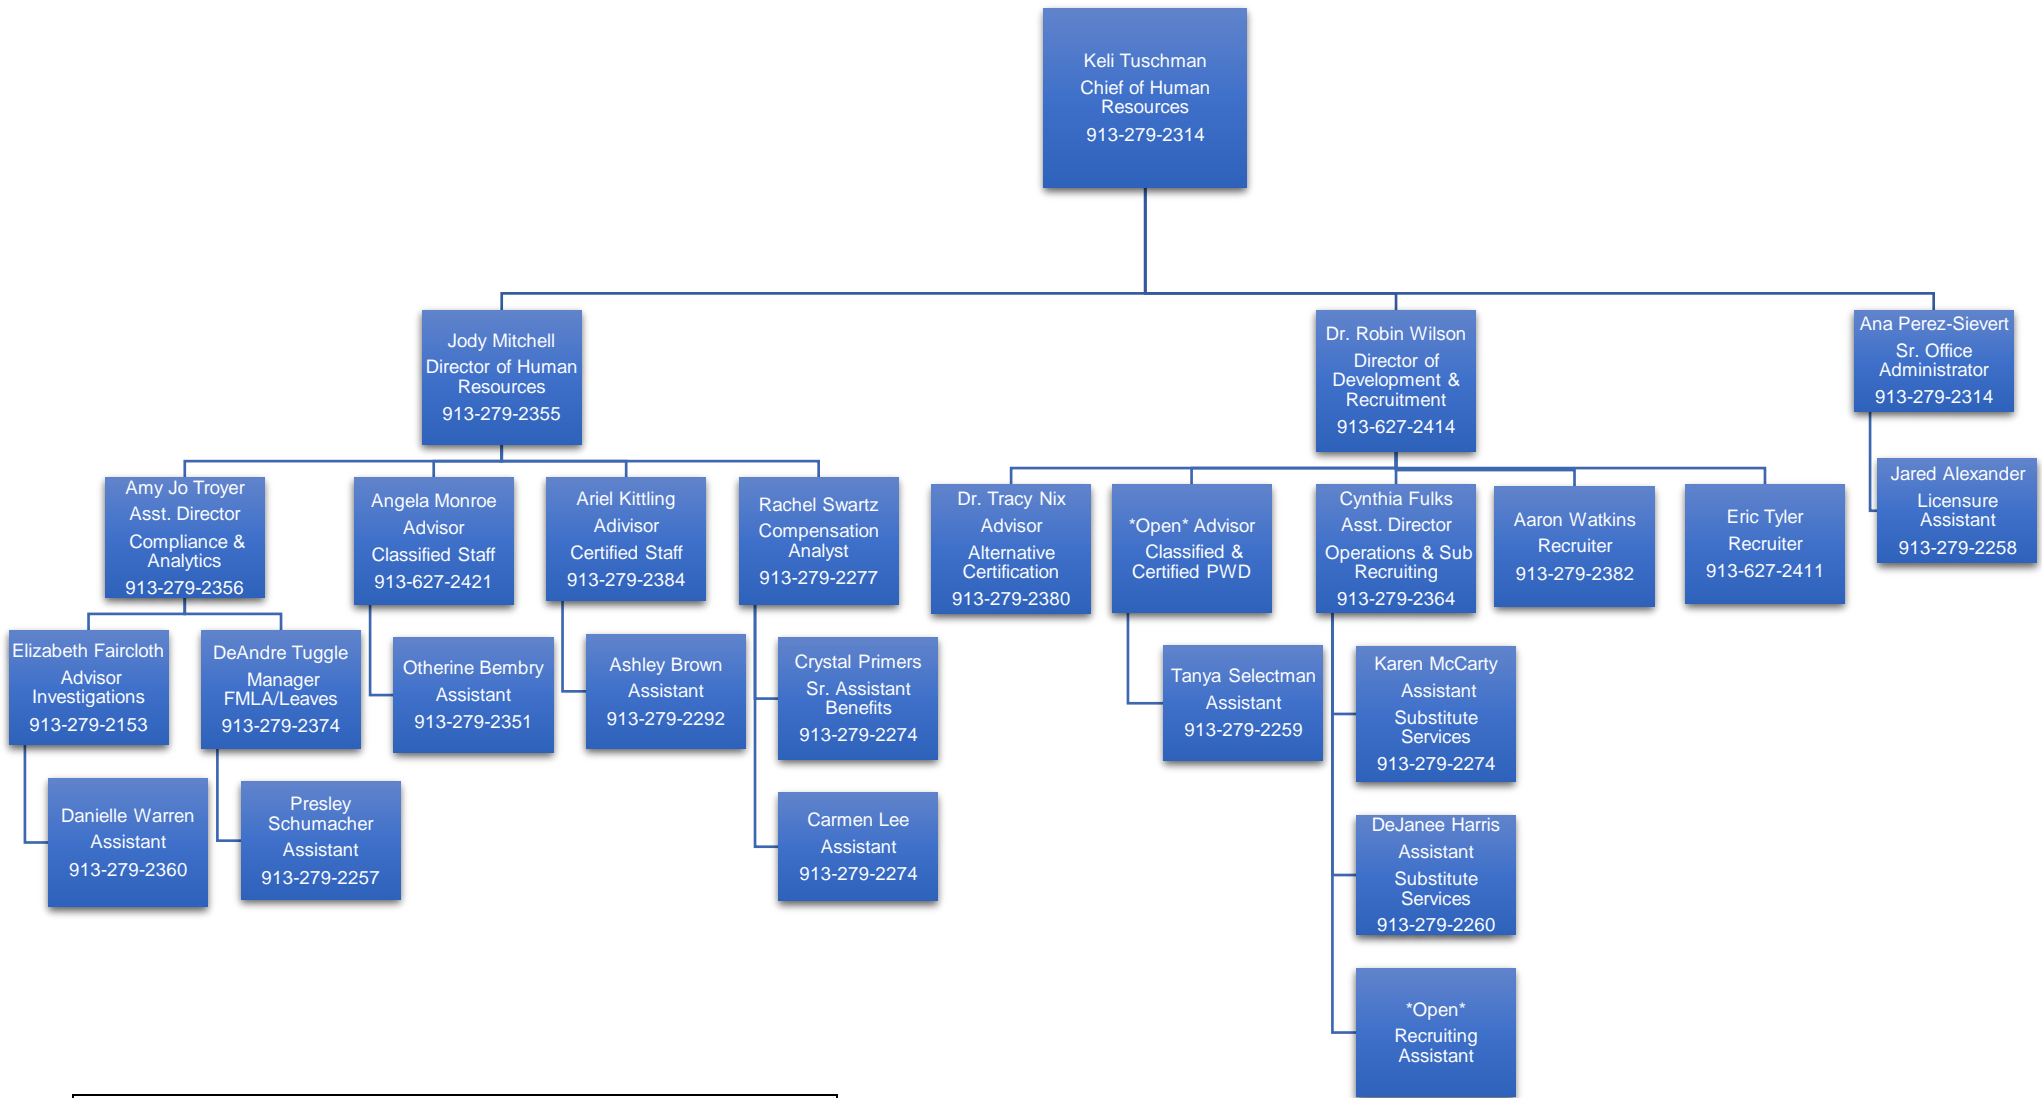

Human Resources Organizational Chart

HR Main Line: 913-279-2262
 Substitute Staffing Line: 913-279-2194
 Recruiting Line: 913-627-2413
 Office Fax: 913-551-3219