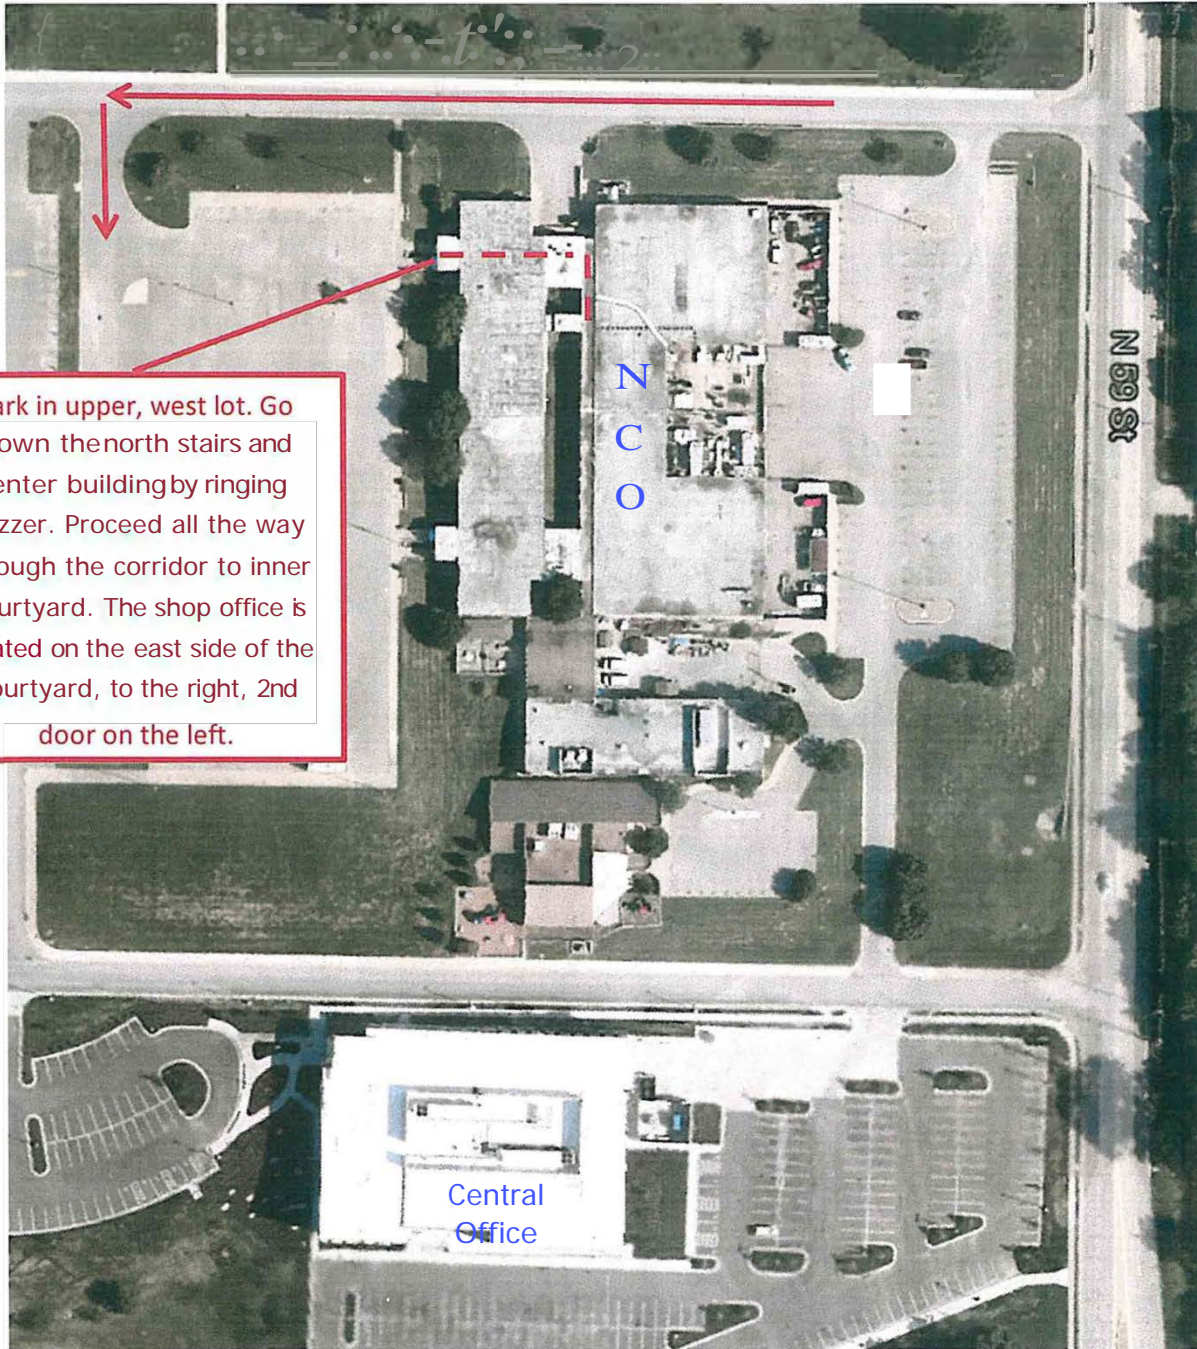

KCKPS Maintenance Shop
2220 N. 59th St., Suite 229
Kansas City, KS 66104
'913-627-3850

Park in upper, west lot. Go down the north stairs and enter building by ringing buzzer. Proceed all the way through the corridor to inner courtyard. The shop office is located on the east side of the courtyard, to the right, 2nd door on the left.